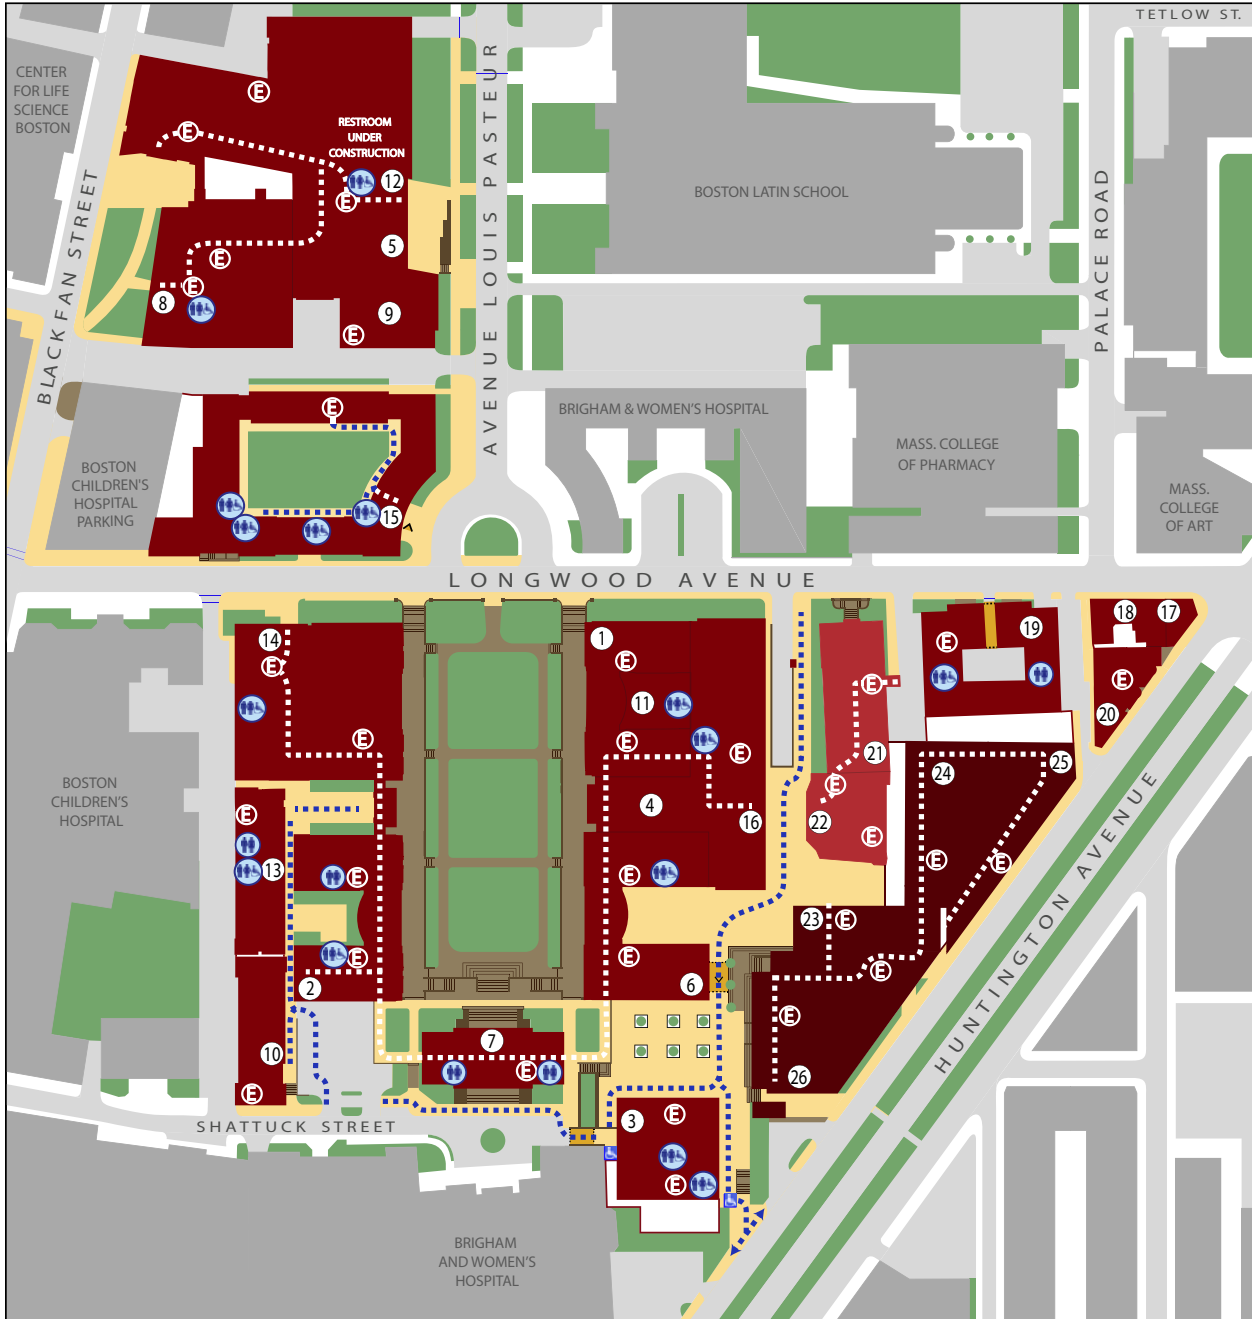

ALL GENDER RESTROOM LOCATIONS

LEGEND

- 1 Building Number
- All Gender ADA Accessible Restroom
- All Gender Restroom
- E Elevator
- Interior Accessible Circulation
- Exterior Accessible Circulation

HARVARD MEDICAL SCHOOL

1. Armenise
All Gender Restrooms: 2nd, 3rd, & 5th Floors
2. Building C
All Gender Restrooms: 1st - 6th Floors
3. Countway Library
All Gender Restrooms: 1st & 6th Floors
4. Courtyard Cafe
5. Elements Cafe
6. Goldenson
All Gender Restrooms: 1st - 5th Floors
7. Gordon Hall
All Gender Restrooms: Mezzanine & 2nd Floors
8. Harvard Institutes of Medicine (HIM)
All Gender Restrooms: 4th & 10th Floors
9. Joseph B. Martin Conference Center
10. LHRRB
11. Modell Center for Immunology
All Gender Restroom: 1st Floor
12. New Research Building (NRB)
All Gender Restroom: 1st Floor
UNDER CONSTRUCTION
13. Seeley G. Mudd
All Gender Restrooms: 1st - 6th Floors
14. Tosteson Medical Education Center (TMEC)
All Gender Restrooms: 1st & 3rd Floors
15. Vanderbilt Hall
All Gender Restrooms: 1st & 2nd Floor
16. Warren Alpert
All Gender Restrooms: Basement - 5th Floors
17. 158 Longwood
18. 160 -164 Longwood
19. 180 Longwood
All Gender Restrooms: 1st Floor
20. 641 Huntington

HARVARD SCHOOL OF DENTAL MEDICINE

21. School of Dental Medicine
22. Research and Education Building

HARVARD T.H. CHAN SCHOOL OF PUBLIC HEALTH

23. Building One (SPH1)
24. Building Two (SPH2)
25. Francois Xavier Bagnoud (FXB)
26. Kresge Building (SPH3)