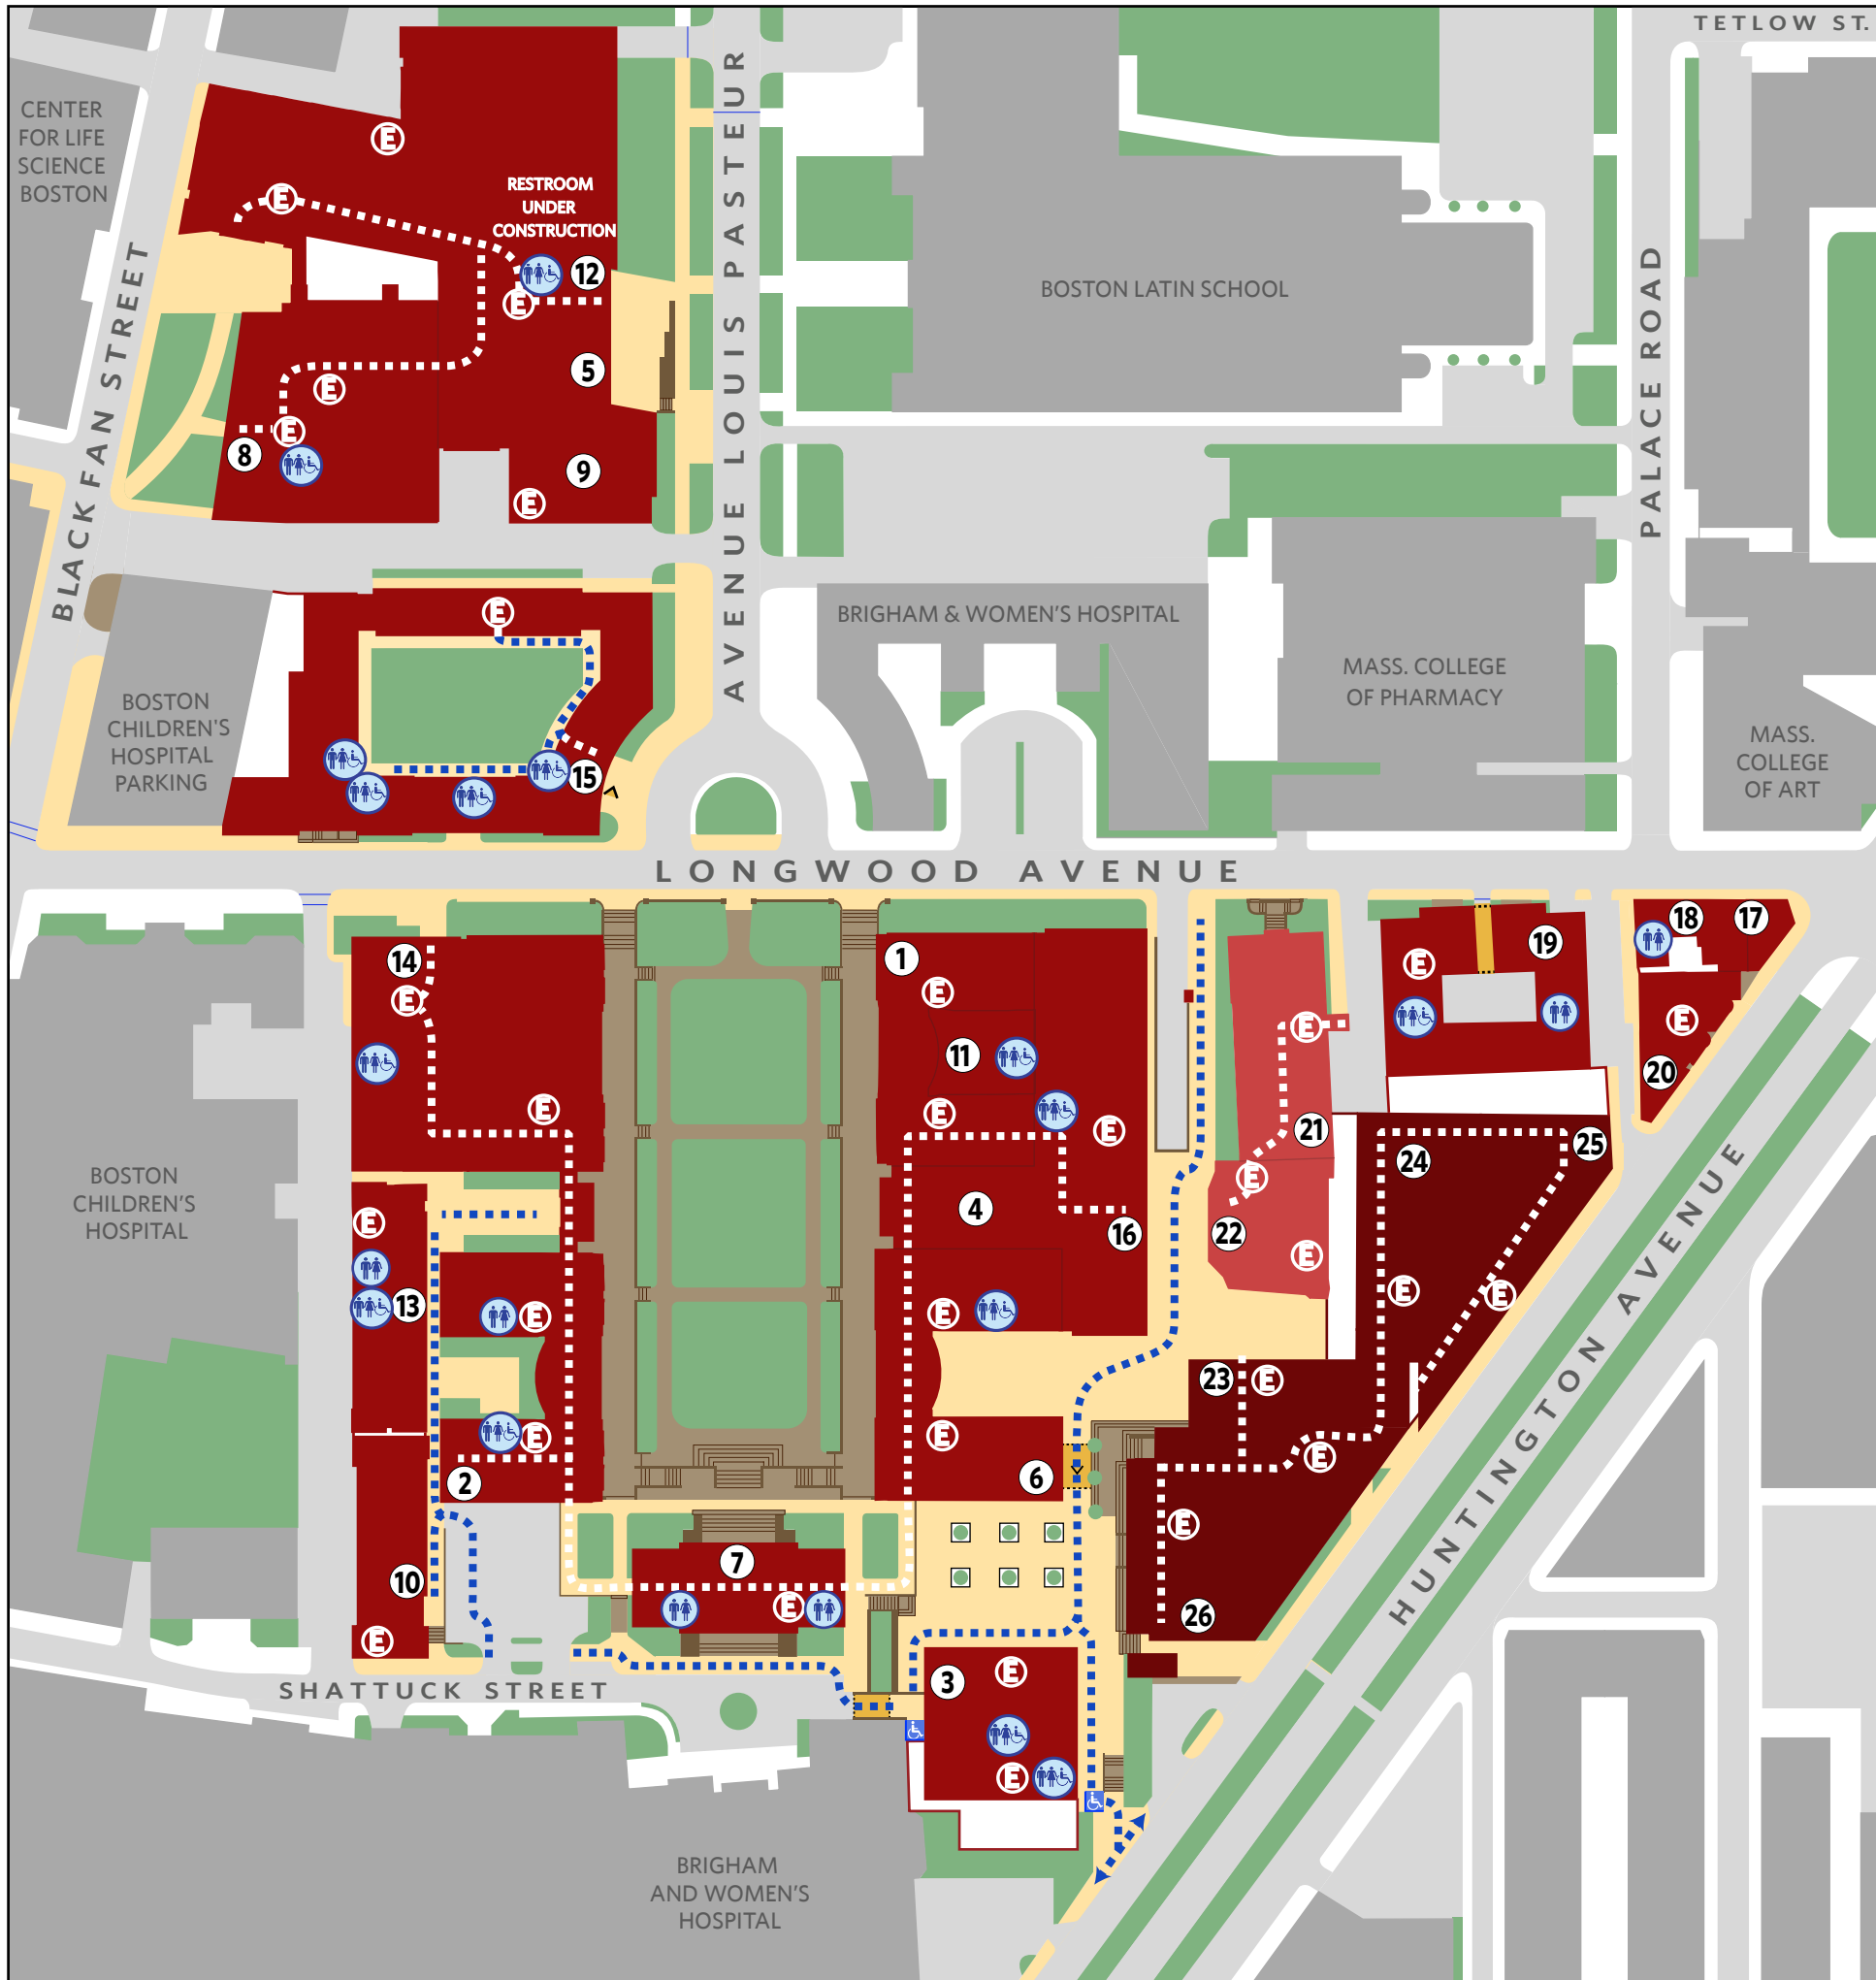

ALL GENDER RESTROOM LOCATIONS

LEGEND

- 1** Building Number
-  All Gender ADA Accessible Restroom
-  All Gender Restroom
-  Elevator
-  Interior Accessible Circulation
-  Exterior Accessible Circulation

HARVARD MEDICAL SCHOOL

1. Armenise
All Gender Restrooms: 2nd, 3rd, & 5th Floors
2. Building C
All Gender Restrooms: 1st - 6th Floors
3. Countway Library
All Gender Restrooms: 1st & 6th Floors
4. Courtyard Cafe
5. Elements Cafe
6. Goldenson
All Gender Restrooms: 1st - 5th Floors
7. Gordon Hall
All Gender Restrooms: Mezzanine & 2nd Floors
8. Harvard Institutes of Medicine (HIM)
All Gender Restrooms: 4th & 10th Floors
9. Joseph B. Martin Conference Center
10. LHRRB
11. Modell Center for Immunology
All Gender Restroom: 1st Floor
12. New Research Building (NRB)
All Gender Restroom: 1st Floor
13. Seeley G. Mudd
All Gender Restrooms: 1st - 6th Floors
14. Tosteson Medical Education Center (TMEC)
All Gender Restrooms: 1st & 3rd Floors
15. Vanderbilt Hall
All Gender Restrooms: 1st & 2nd Floor
16. Warren Alpert
All Gender Restrooms: Basement - 5th Floor
17. 158 Longwood
18. 160 -164 Longwood
All Gender Restroom: 1st Floor Ombuds Office
19. 180 Longwood
All Gender Restrooms: 1st Floor
20. 641 Huntington

HARVARD SCHOOL OF DENTAL MEDICINE

21. School of Dental Medicine
22. Research and Education Building

HARVARD T.H. CHAN SCHOOL OF PUBLIC HEALTH

23. Building One (SPH1)
24. Building Two (SPH2)
25. Francois Xavier Bagnoud (FXB)
26. Kresge Building (SPH3)